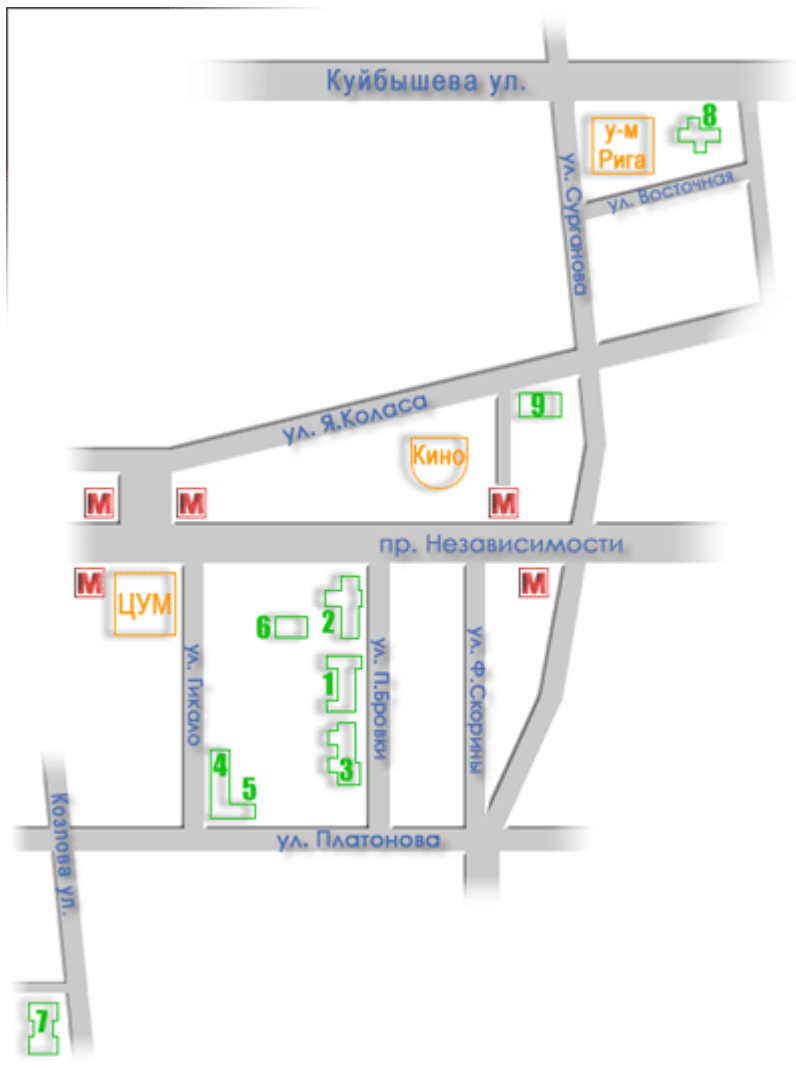

BSUIR CAMPUS SCHEME

BSUIR EDUCATIONAL BUILDINGS

Building No. 1

No. 6 Petrusya Brovki Street

Bus routes No. 25, 100
stop *Pyatrusya Brouki*

Subway stations:
Plošča Jakuba Kolasa
Akademija Navuk

[University Administration](#)

Buildings No. 7 & 8

No. 26 Kozlova Street

Bus routes No. 20c, 59, 76a
stop *Batanichnaya Vulitsa*

Tram routes No. 2, 3, 6, 7 same stop

Trolley-bus routes No. 33, 34, 35, 92
same stop

[Archives Department](#)

Hostel No. 3

No. 4B Leonida Bedy Street
same as for Hostel No. 2

Hostel No. 4

No. 25 Dzerzhinsky Avenue
Bus routes No. 57, 74c, 75, 84, 96, 118c,
122а, 277 stop *Stantsiya Metro*
Piatroushchyna
Trolley-bus routes No. 10, 25, 32, 40, 64
same stop
Subway station *Piatrouščyna*